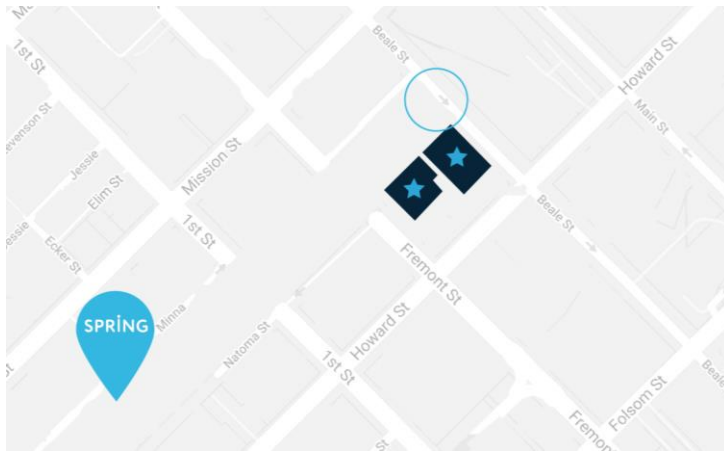

## Spring San Francisco - SOMA

Spring Fertility's SOMA clinic is located in downtown San Francisco in the Salesforce Transit Center, specifically at:

425 Mission Street, Suite 222  
San Francisco, CA 94105

 Entrance on Beale Street between  
Mission & Howard Streets

 Drop Off

 Lot Parking

## Drop-off & pick up

If you're being dropped off by car, our main entrance is the Northern-most entrance of the Salesforce Transit Center on Beale Street, a one-way street between Mission and Howard. You can also enter the building through the other entrances that run the length of the Transit Center.

## Parking

Lot parking is available in multiple places around the Transit Center. If you do drive, we recommend parking at the 400 Howard Street lot (parking is \$3 / hour) or at the 199 Fremont Street lot. Additionally, there is limited metered street parking.