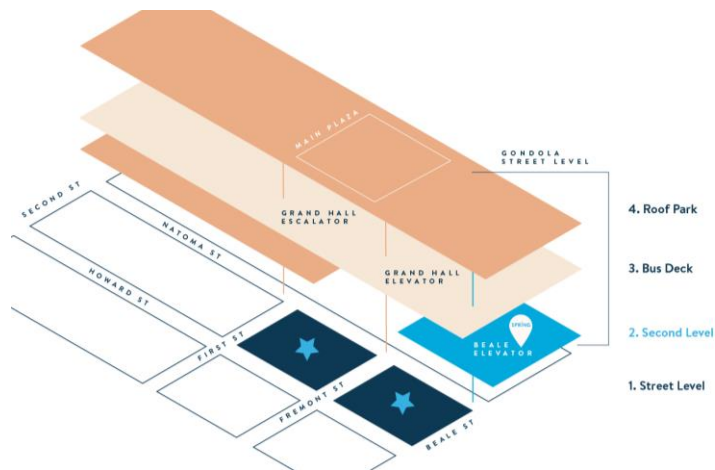

Getting Here:

Spring San Francisco - SOMA

Spring Fertility's SOMA clinic is located in downtown San Francisco in the Salesforce Transit Center, specifically at:

425 Mission Street, Suite 222
San Francisco, CA 94105

Entrance on Beale St. between Mission & Howard St;
enter through orange elevators and ride to 2nd floor

(122 Beale Street if using GPS Navigation)

Drop Off

Lot Parking

Drop-off & pick up

If you're being dropped off by car, our main entrance is the Northeastern-most entrance of the Salesforce Transit Center on Beale Street, a one-way street between Mission and Howard.

Parking

Lot parking is available in multiple places around the Transit Center. If you do drive, we recommend parking at the 400 Howard Street garage (entrance at 9 Natoma Street) or at the 199 Fremont Street garage. Additionally, there is limited metered street parking.

Public Transportation

The following Transit/Subway lines have stops within a block of our office:

BART: Embarcadero Street Station

MUNI: 5, 5R, 7, 25, 38, 38R; **Golden Gate Transit; AC Transit; Greyhound; WestCAT Lynx, SamTrans**