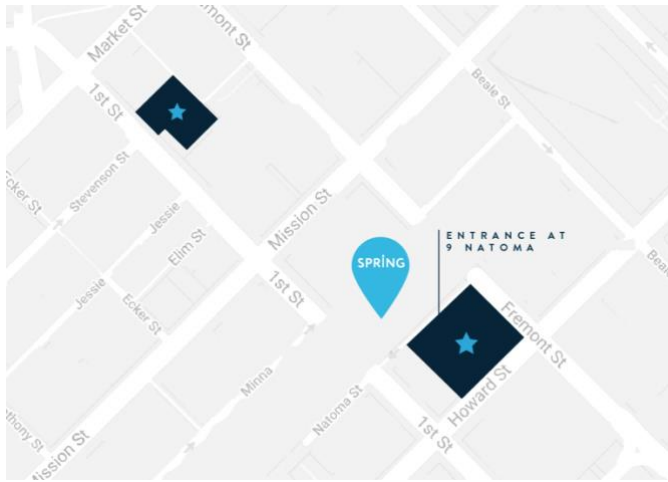

Getting Here:

Spring San Francisco - SOMA

Spring Fertility's SOMA clinic is located downtown San Francisco in the Salesforce Transit Center, specifically, at:

**425 Mission Street, Suite 222
San Francisco, CA 94105**

*Entrance on Beale St. between Mission & Howard St; enter through orange elevators and ride to 2nd floor
(122 Beale Street if using GPS Navigation)*

Drop Off

Lot Parking

Drop-off & pick up

If you're being dropped off by car, our main entrance is the Northeastern-most elevators of the Salesforce Transit Center on Beale Street, a one-way street between Mission and Howard. **Once on Beale Street enter through the orange elevators and ride to 2nd floor.** You can also enter the building through the other entrances and head northeast on the 3rd or 4th floor to the elevators at the Beale Street end.

Parking

Lot parking is available in multiple places around the Transit Center, including 524 Howard Street. If you do drive, we recommend parking at the Foundry Square IV 500 Howard Garage or at the 350 Mission Garage. Additionally, there is limited metered street parking.

Public Transportation

The following Transit/Subway lines have stops within a block of our office:

BART: Embarcadero Street Station

MUNI: 5, 5R, 7, 25, 38, 38R; **Golden Gate Transit; AC Transit; Greyhound; WestCAT Lynx, SamTrans**